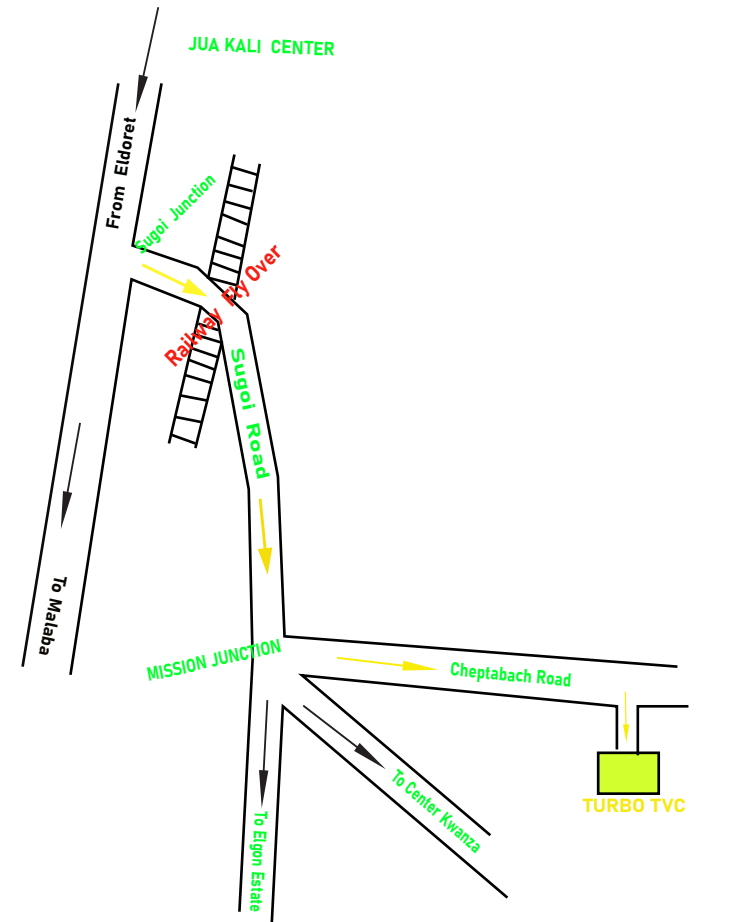

Civil Engineering Students experiencing hands on Training during their practical lectures at campus using Advanced Tech Facilities.